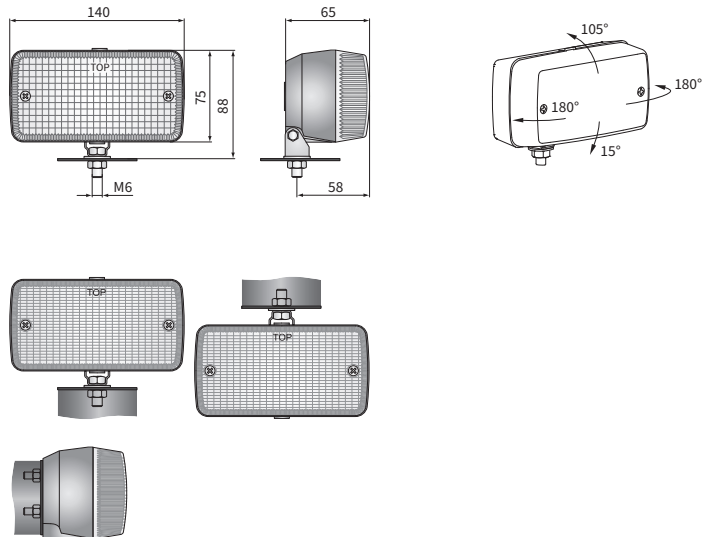

TECHNICAL DATA / FEATURES

dimensions: 140x75x65
 light functions: fog light, reversing light
 function markings: F, AR
 traffic: right-hand / left-hand
 source of light: P21W
 maximum power: 21W
 nominal voltage: 12V-24V DC
 optics: standard
 IP rating: IP54
 mounting: 2xM6, M8
 housing's material: plastic
 housing's colour: black
 lens' material: plastic
 built-in connectors: -

ADDITIONAL INFORMATION

To be mounted on the back of the vehicle. They can be installed in an upright or upside down position.

It is possible to install needed connectors on wire (on request).

Applications:

- trucks
- trailers

Dedicated application:

- A - Fiat 126p (1972-2000)
- A - electric vehicles - Melex

DIMENSIONS

Cat. number	Homologation code	Light functions		Function markings	Accessories	Side	Mounting method			Bracket	Connectors	Application	Packaging / pc
		fog light	reversing light				installed vertically up	suspended	rear				
LA1.02004	010	✓		F		right	✓	✓	✓	2xM6	AMP Faston 250	1	
LA1.02205	010	✓		F, AR	bulb P21W 12V cable 0,3 m	left	✓	✓	✓	M8	Deutsch DT AMP SuperSeal 1,5	1	
LA1.02104	011		✓			right	✓	✓	✓	M10	Cap / Pin	1	
LA1.02305	011	✓				left	✓	✓	✓		Application universal dedicated	1	